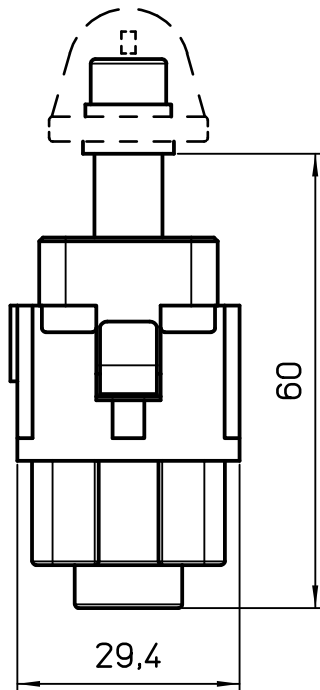

A

B

C

Diritti riservati All rights reserved

REV.	DATE	SIGNATURE
------	------	-----------

Dimensions in mm

Simplified representation with dimensions without tolerance

Original Size A4

Date 12/10/22

Sign. S.Diasparra

CX 01 YPEAF

Female modular, screw, 90°-angled, PE, 1P 200A

Scale 1:1