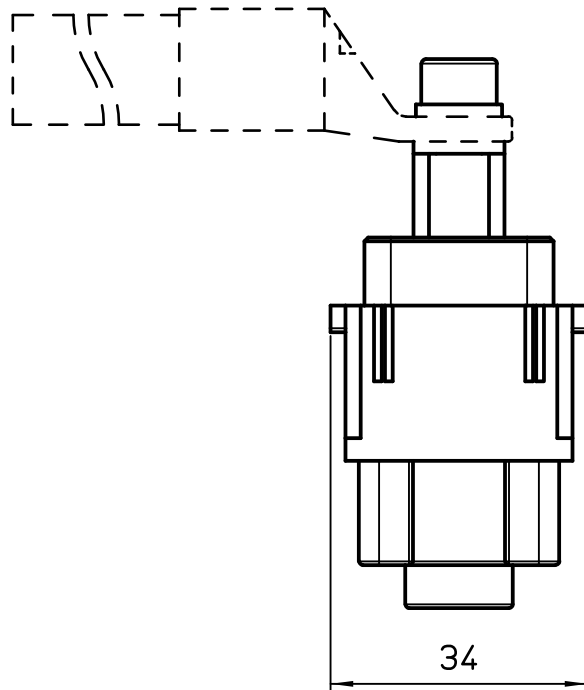

A

B

C

Diritti riservati All rights reserved

REV.	DATE	SIGNATURE
------	------	-----------

Dimensions in mm

Simplified representation with dimensions without tolerance

Original Size A4

Date 12/10/22

Sign. S.Diasparra

CX 01 YPEAF

Female modular, screw, 90°-angled, PE, 1P 200A

Scale 1:1